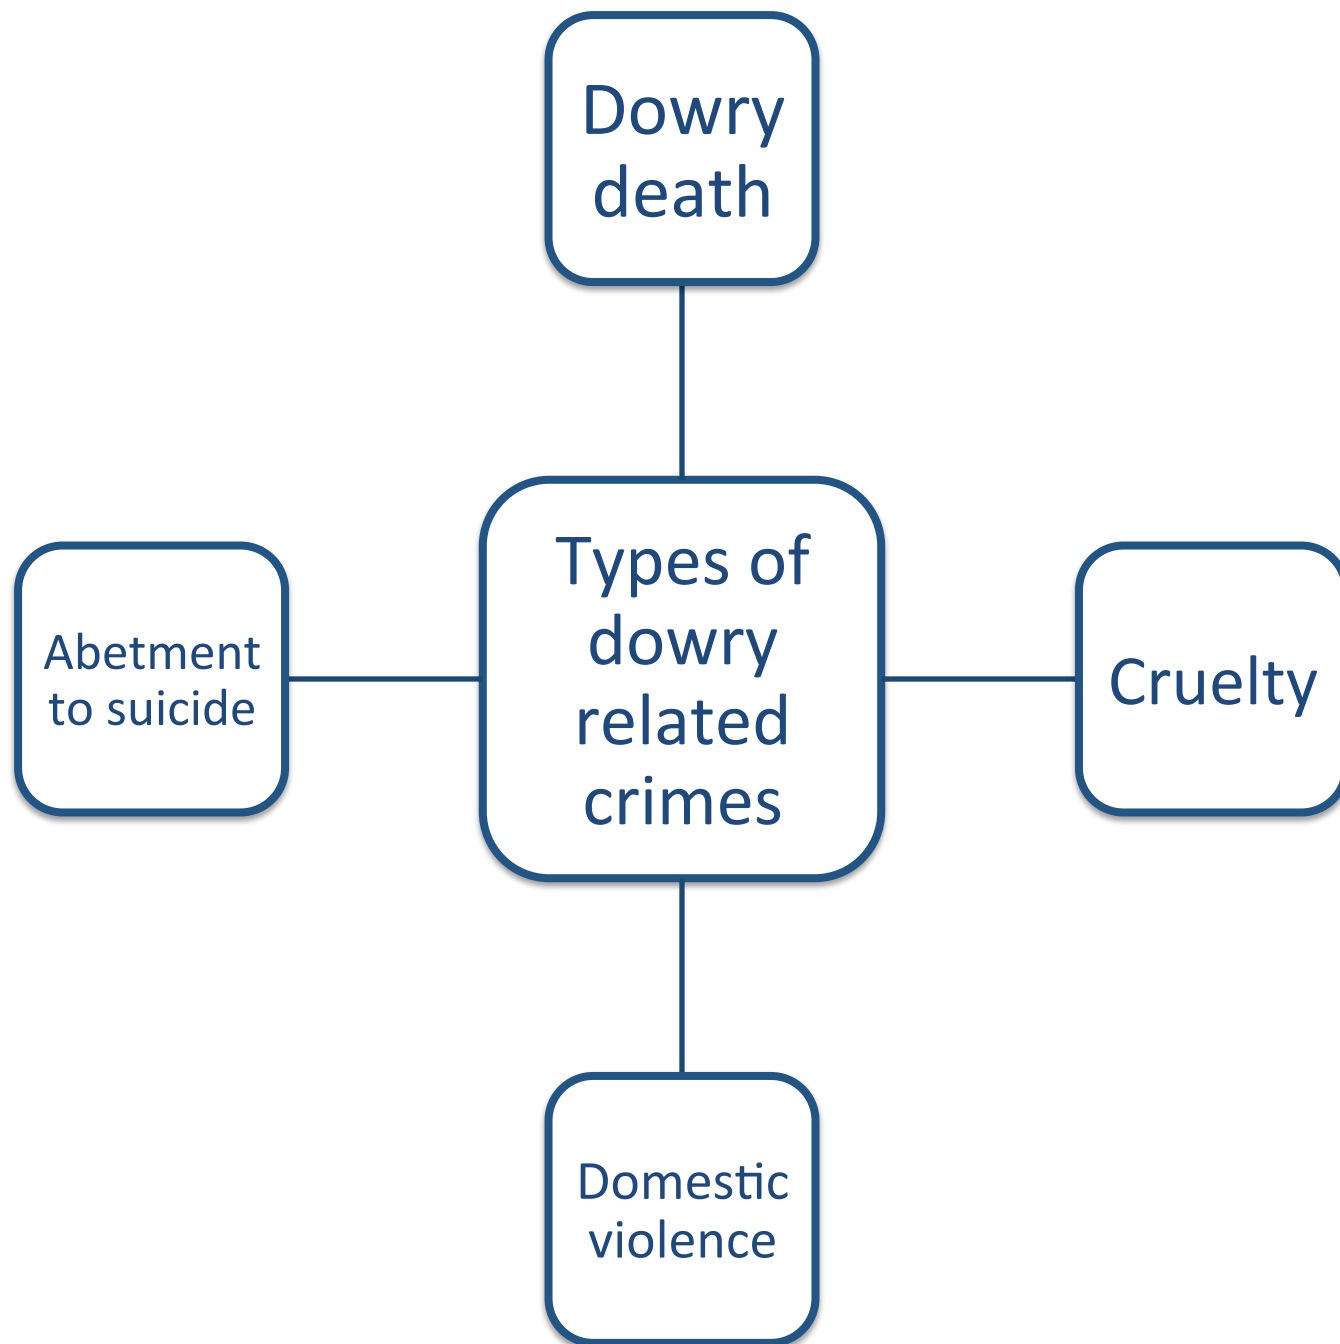

Dowry and Dowry Related Crimes

Dowry means any property or valuable security given or agreed to be given either directly or indirectly:

As per Dowry Prohibition Act, 1961

By one party of the marriage to the other

By persons to either party of the marriage or by any other person, to either party to the marriage or any other person

Dowry should be transferred to

The woman if dowry was received

Legal heir, children or parents if

At time or After marriage

Before marriage

The woman is dead

When the woman was a minor

Dowry death

Types of dowry related crimes

Abetment to suicide

Cruelty

Domestic violence

Remedies or penalties provided for under Dowry Prohibition Act, 1961

NOTE: Dowry in the Act is defined as any property or valuable security given or agreed to be given in connection with the marriage. The penalty for giving or taking dowry is not applicable in case of presents which are given at the time of marriage without any demand having been made